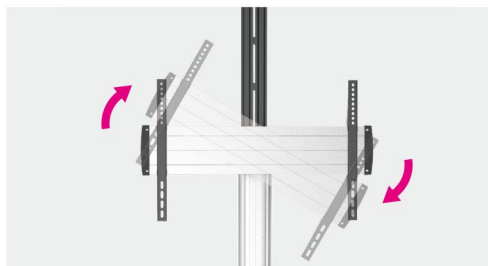

SH 999W-CR

TELESCOPIC HEIGHT ADJUSTABLE ALUMINUM TV CART with Crank Handle

Height & Angle Adjustable for Perfect Viewing Position

Screen Size
60" ~ 100"

VESA Compatible
200x200 300x300 400x200
400x400 600x400 800x400
800x600 1000x600

Weight Capacity
100kg/220lbs

Weight Capacity
5kg/11lbs(x2)

Weight Capacity
5kg/11lbs

Tilt Range
+5° ~ -10°

Direction Indicator

Freely Tilting Mechanism
allows easy angle adjustment.

Portrait or Landscape Orientation
ideal for any style presentation.

Quick Assembly Plastic Shelf
assures easy post-installation and height adjustment.