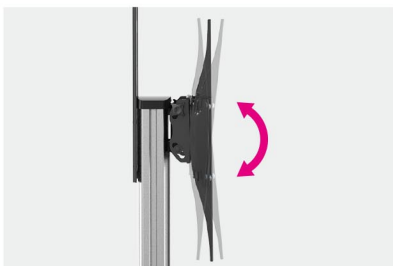

SH 999W-CR

TELESCOPIC HEIGHT ADJUSTABLE ALUMINUM TV CART with Crank Handle

Height & Angle Adjustable for Perfect Viewing Position

Screen Size
60" ~ 100"

VESA Compatible
200x200 300x300 400x200
400x400 600x400 800x400
800x600 1000x600

Weight Capacity
100kg/220lbs

Weight Capacity
5kg/11lbs(x2)

Weight Capacity
5kg/11lbs

Tilt Range
+5° ~ -10°

Direction Indicator

Freely Tilting Mechanism
allows easy angle adjustment.

Portrait or Landscape Orientation
ideal for any style presentation.

Quick Assembly Plastic Shelf
assures easy post-installation and height adjustment.