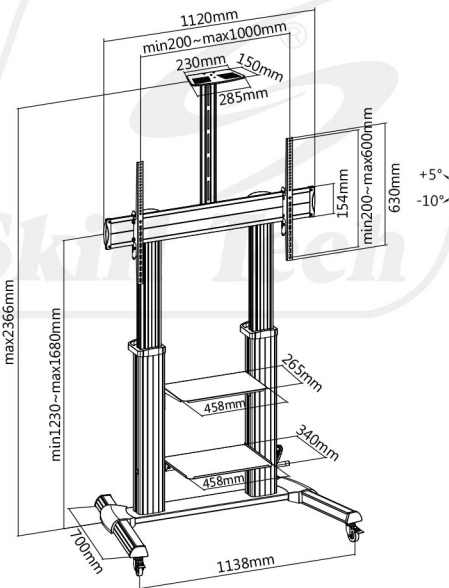

SH 999W-CR

TELESCOPIC HEIGHT ADJUSTABLE ALUMINUM TV CART with Crank Handle

Height & Angle Adjustable for Perfect Viewing Position

Screen Size
60" ~ 100"

VESA Compatible
200x200 300x300 400x200
400x400 600x400 800x400
800x600 1000x600

Weight Capacity
100kg/220lbs

Weight Capacity
5kg/11lbs(x2)

Weight Capacity
5kg/11lbs

Tilt Range
+5° ~ -10°

Direction Indicator

Freely Tilting Mechanism
allows easy angle adjustment.

Portrait or Landscape Orientation
ideal for any style presentation.

Quick Assembly Plastic Shelf
assures easy post-installation and height adjustment.